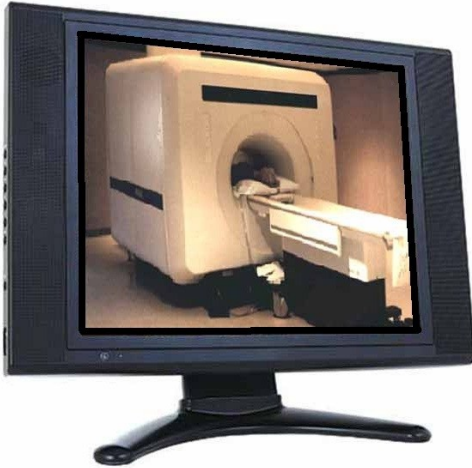

## SON-LCD/I70I LCD Video Monitor

### Includes Built-In Speakers for Audio Monitoring

This LCD has all the features you need, offering impressive performance and reliability. You can connect with a variety of video signal and connection formats, such as Composite-Video, S-Video, and VGA. The on-screen display will allow you to adjust your brightness, color, sharpness, and more.

### Specifications:

- 17" (43.2 cm) Diagonal Display
- Aspect Ratio 4:3
- Super High Resolution 1280 x 1024
- BNC, HDMI, RCA, DVI, S-Video, and VGA Inputs
- Heavy Duty Metal Base
- Built-in Audio Speakers
- Includes 6' VGA Cable
- Weight 7.5 kg (16.5 lb)
- Dimensions (W x H x D) 47cm x 41cm x 19cm including base
- Power 100V-240VAC, 60/50Hz, 40W
- DC power supply included